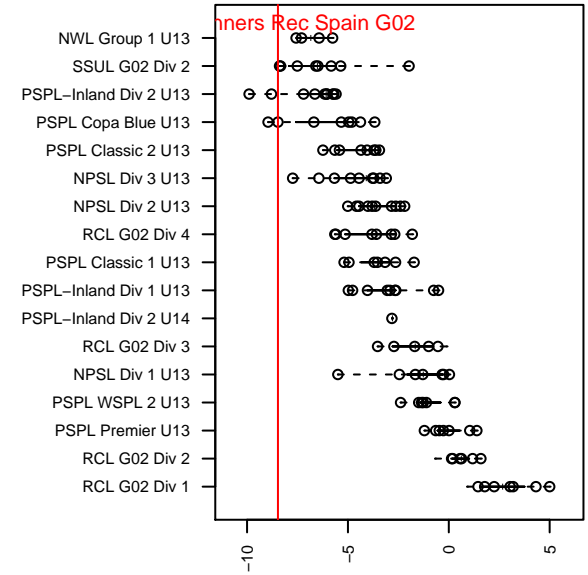

ISC Gunners Rec Spain G02

Issaquah SC
 Issaquah, WA
 G02 total strength=276
 attack=0.2 defense=0.13
 fall league = PSPL Copa Blue U13

alt names used:
 ISC Gunners FC – Rec G02 Spain

Venues played:
 2015 PSPL Copa Blue U13

**attack and defense variance (black dot)
relative to other teams
and top 10 in region**

**attack and defense rating
relative to others at age
and all opponents in last 13 months**

Performance relative to 13 month average